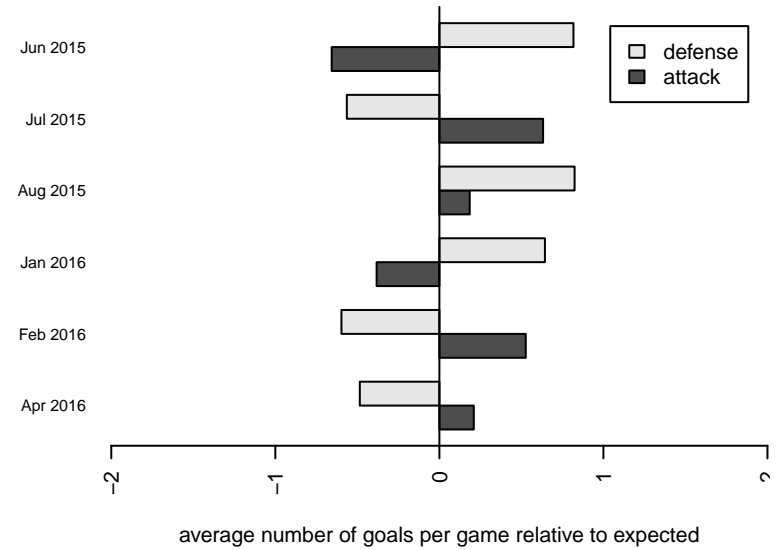

Performance relative to 13 month average