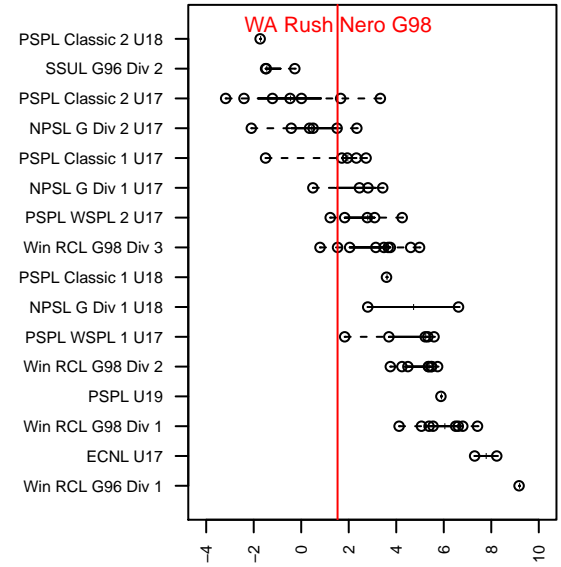

**attack and defense rating
relative to others at age
and all opponents in last 13 months**