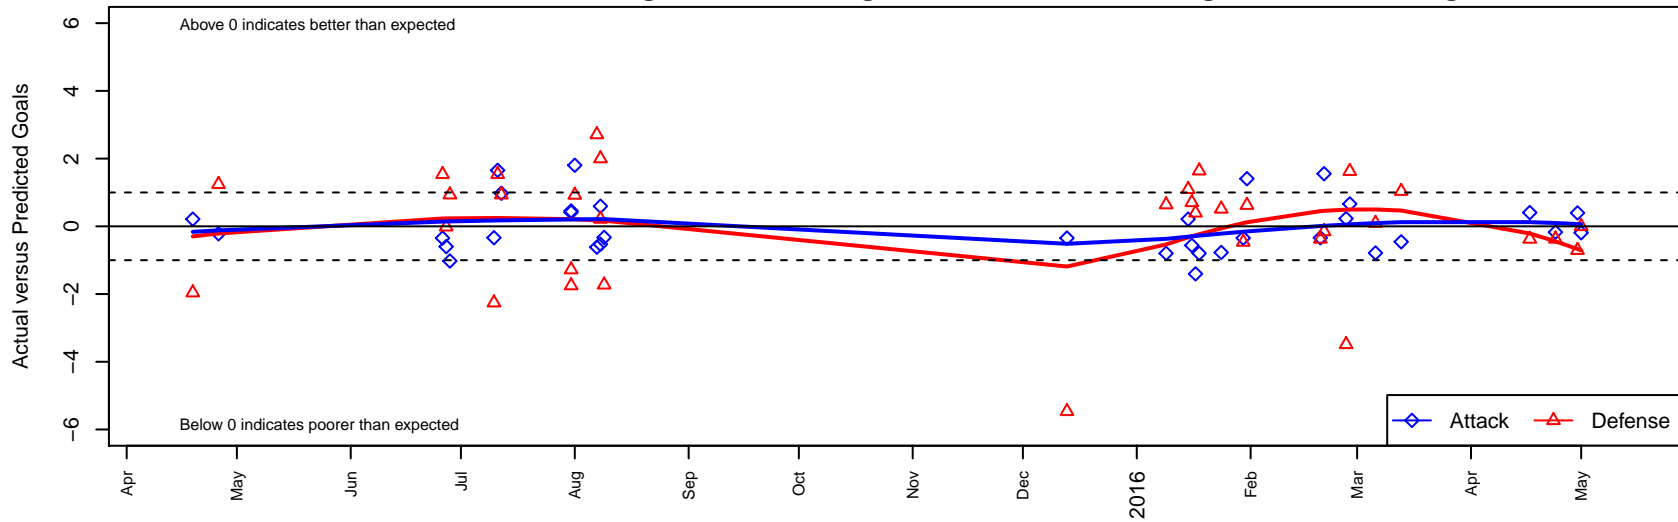

# WA Rush Nero G98

Washington Rush SC  
 Everett, WA  
 G98 total strength=1275  
 attack=5.48 defense=4.92  
 fall league = Win RCL G98 Div 3

alt names used:  
 Washington Rush G98 Nero B  
 WASHINGTON RUSH G98 NERO (WA)  
 WASHINGTON RUSH G98 NERO (WA)  
 Wa Rush G98 Nero  
 Washington Rush G98 Nero  
 WASHINGTON RUSH G98 NERO (WA)  
 Washington Rush G98 Nero B  
 Washington Rush G98 Nero B

**WA Rush Nero G98**  
 Dots are actual minus expected GF (blue circles) and GA (red triangles).  
 Blue line is smoothed change in attack strength. Red is smoothed change in defense strength.

**attack and defense variance (black dot)  
relative to other teams  
and top 10 in region**