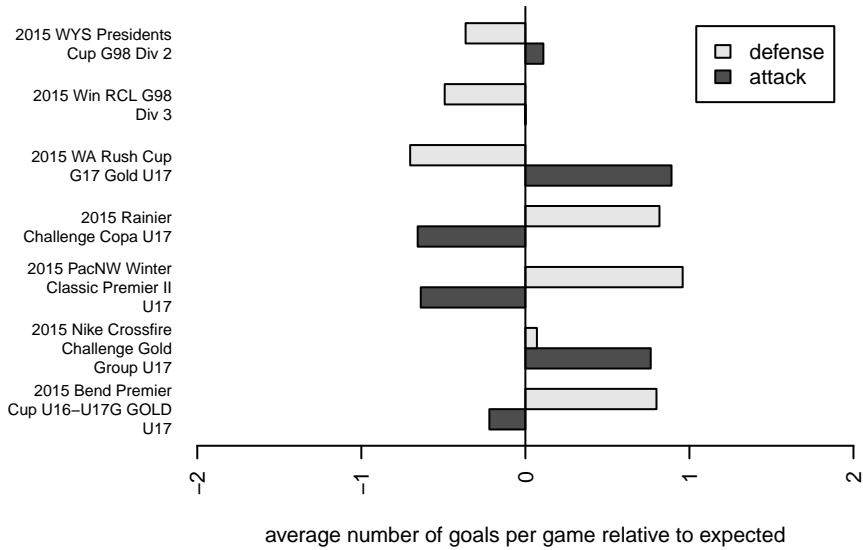

Performance relative to 13 month average