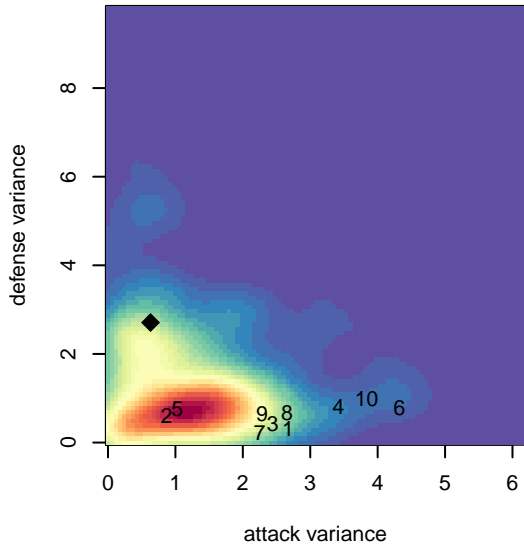

# WA Rush Nero G98

Washington Rush SC  
 Everett, WA  
 G98 total strength=1275  
 attack=5.48 defense=4.92  
 fall league = Win RCL G98 Div 3

alt names used:  
 Washington Rush G98 Nero B  
 WASHINGTON RUSH G98 NERO (WA)  
 WASHINGTON RUSH G98 NERO (WA)  
 Wa Rush G98 Nero  
 Washington Rush G98 Nero  
 WASHINGTON RUSH G98 NERO (WA)  
 Washington Rush G98 Nero B  
 Washington Rush G98 Nero B

**WA Rush Nero G98**  
 Dots are actual minus expected GF (blue circles) and GA (red triangles).  
 Blue line is smoothed change in attack strength. Red is smoothed change in defense strength.

**attack and defense variance (black dot)  
relative to other teams  
and top 10 in region**