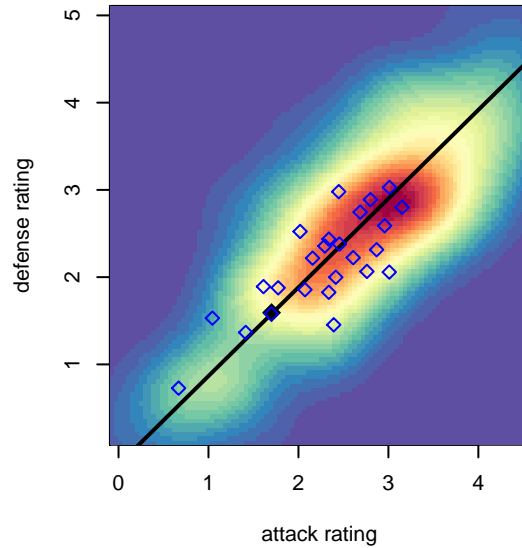

**attack and defense rating
relative to others at age
and all opponents in last 13 months**